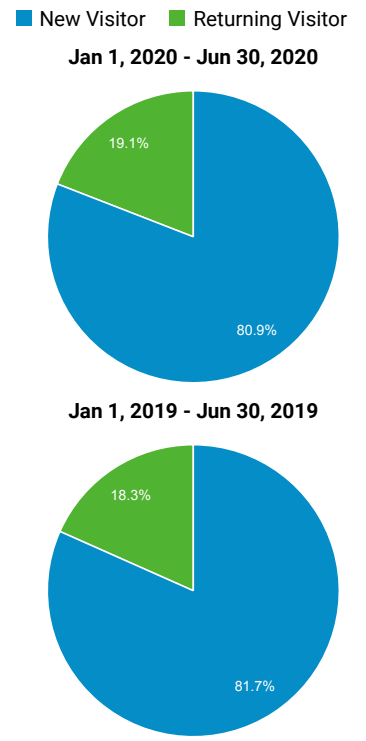

Audience Overview

All Users
 +0.00% Users

Jan 1, 2020 - Jun 30, 2020
 Compare to: Jan 1, 2019 - Jun 30, 2019

Overview

Users 133.40% 59,721 vs 25,587	New Users 130.39% 59,147 vs 25,673	Sessions 130.87% 85,391 vs 36,986
Number of Sessions per User -1.08% 1.43 vs 1.45	Pageviews 270.58% 327,066 vs 88,259	Pages / Session 60.51% 3.83 vs 2.39
Avg. Session Duration 8.28% 00:02:02 vs 00:01:53	Bounce Rate -84.48% 7.66% vs 49.40%	