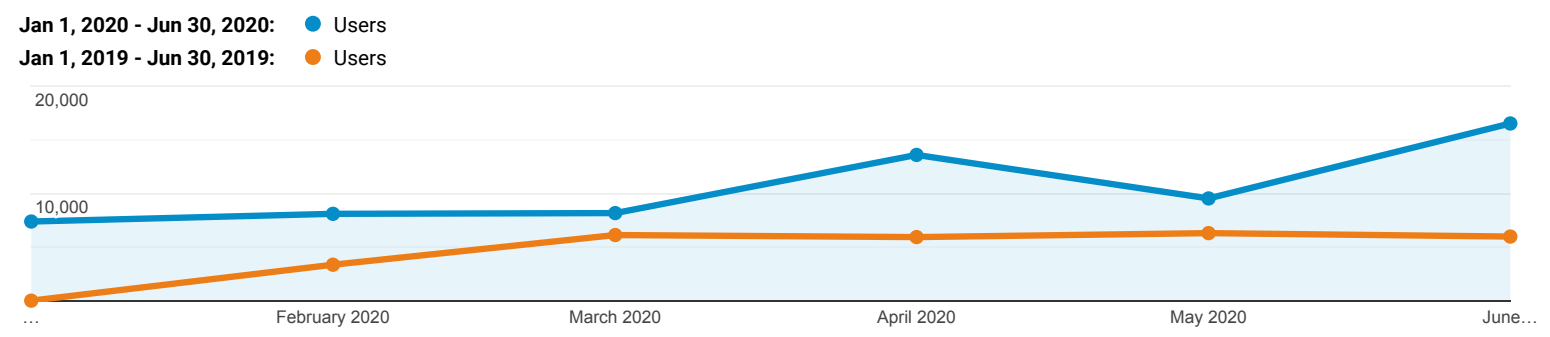

Audience Overview

All Users
 +0.00% Users

Jan 1, 2020 - Jun 30, 2020
 Compare to: Jan 1, 2019 - Jun 30, 2019

Overview

Users 133.40% 59,721 vs 25,587	New Users 130.39% 59,147 vs 25,673	Sessions 130.87% 85,391 vs 36,986
Number of Sessions per User -1.08% 1.43 vs 1.45	Pageviews 270.58% 327,066 vs 88,259	Pages / Session 60.51% 3.83 vs 2.39
Avg. Session Duration 8.28% 00:02:02 vs 00:01:53	Bounce Rate -84.48% 7.66% vs 49.40%	

Language	Users	% Users
1. en-us		
Jan 1, 2020 - Jun 30, 2020	50,309	83.34%
Jan 1, 2019 - Jun 30, 2019	24,763	96.30%
% Change	103.16%	-13.46%
2. en		
Jan 1, 2020 - Jun 30, 2020	9,178	15.20%
Jan 1, 2019 - Jun 30, 2019	16	0.06%
% Change	57,262.50%	24,335.82%
3. en-gb		
Jan 1, 2020 - Jun 30, 2020	234	0.39%
Jan 1, 2019 - Jun 30, 2019	156	0.61%
% Change	50.00%	-36.10%
4. zh-cn		
Jan 1, 2020 - Jun 30, 2020	83	0.14%